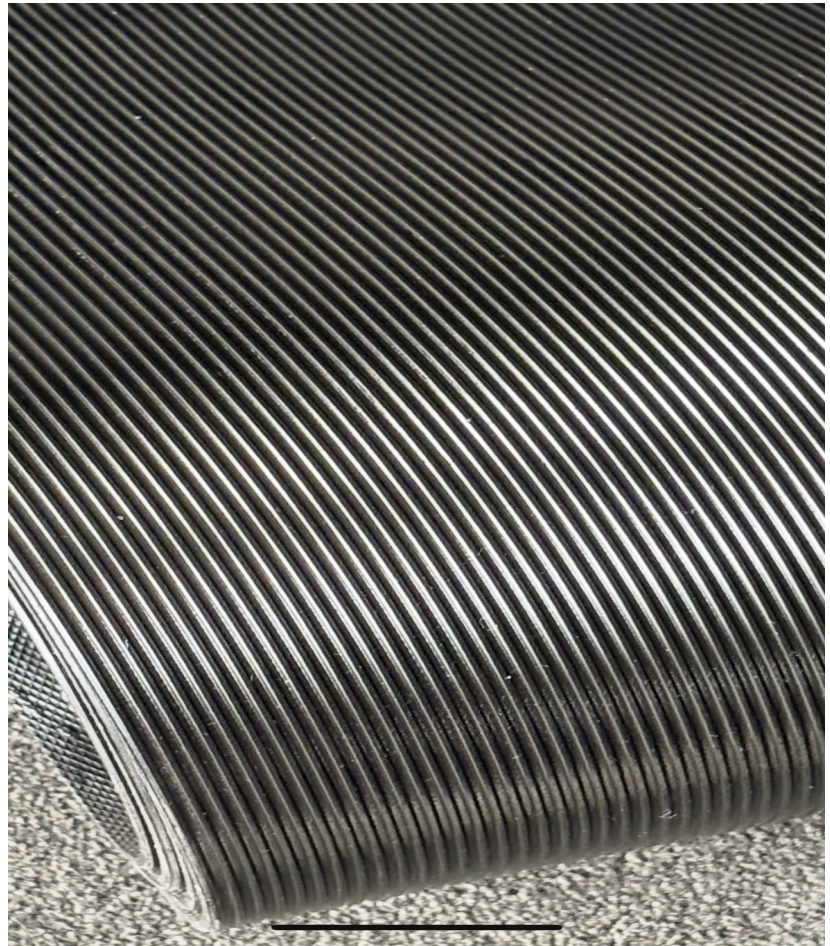

V-Groove Runner S751

Stock Sizes	3'x75'	4'x75'	6'x75'	
Roll Weight	165 lbs	235 lbs	335 lbs	

- ◇ Corrugated 1/8" thick runner S751 utilizes a rubber compound
- ◇ Reduces slipping and improves traction
- ◇ Acts a a good thermal barrier for indoor flooring
- ◇ Makes mopping and sweeping easy
- ◇ Perfect for sound reduction from walking on wood or metal flooring in large walk ways of commercial buildings
- ◇ Can be used indoors or outdoors and great for medium to heavy traffic
- ◇ Widely used in office buildings, schools, swimming pool areas, and showers
- ◇ Gray color and 6' wide rolls are special order