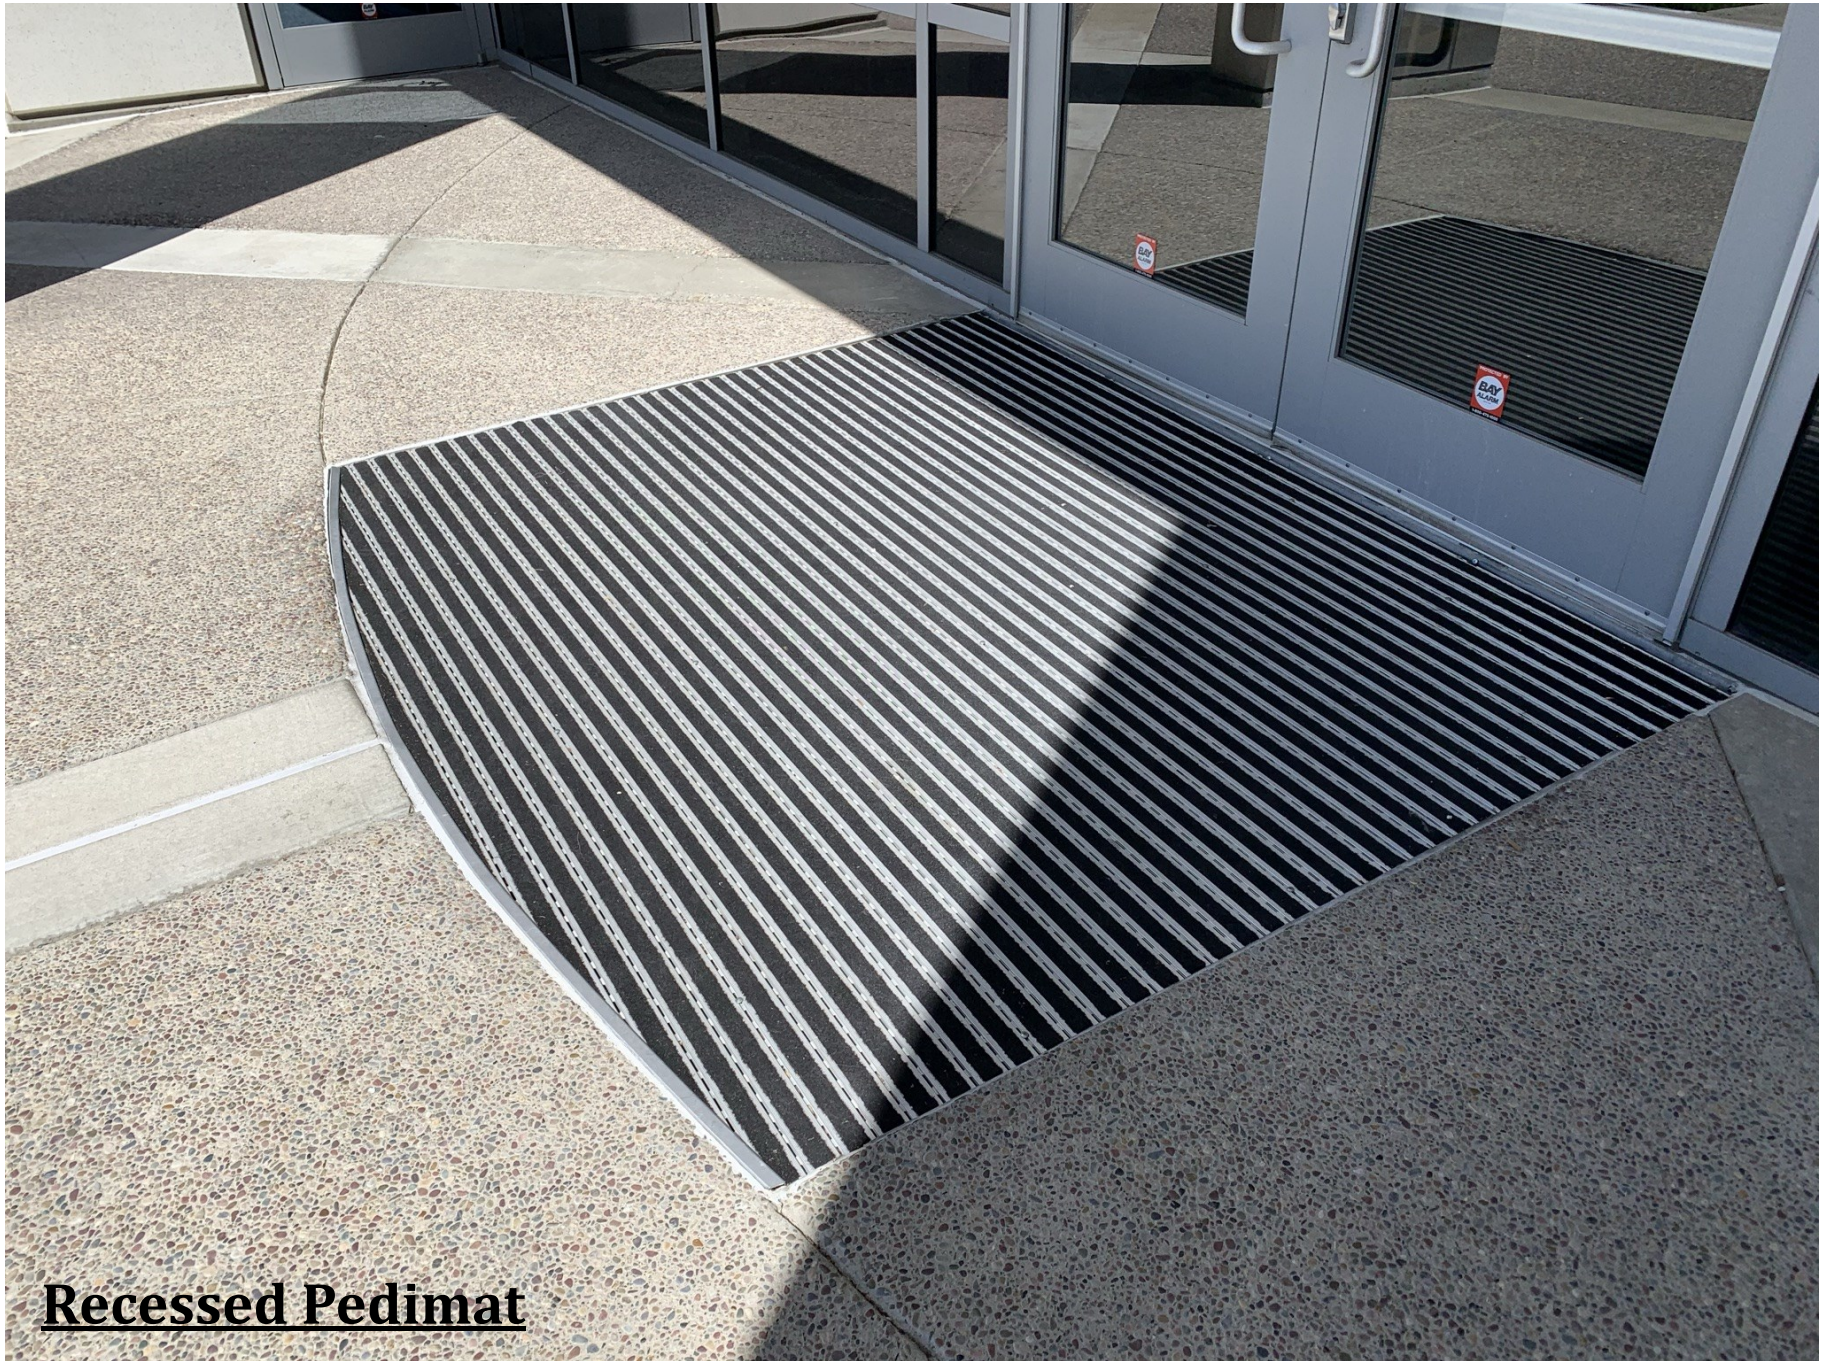

MATGUYE

Indulge

*in the **Artistry** of Fine floor matting*

Berber color Assortments

Berber Specifications

- ◇ A high end mat with over 1/2" thickness constructed from 52 oz. of polypropylene yarn per sq. yard
- ◇ A non woven (needle punch) hobnail pattern 100% solution dyed UV stabilized fibers
- ◇ Besides its luxurious look it is spike resistant and withstands tremendous wear
- ◇ Its intricate pattern aggressively scrapes away dirt and absorbs moisture
- ◇ Due to its durability and thickness it can also be installed in recessed flooring
- ◇ Widely used in corporations looking for a grand look and tremendous functionality. It is also used in plant to office entrances, golf pro shops, and main lobbies of high rise buildings where a million foot traffic per year is expected

Design using templates

Template for custom fit

Recessed Pedimats

Recessed Pedimat

Recessed Carpet

Wet Area Mats

Anti-Fatigue Mats

Elevator protection pads