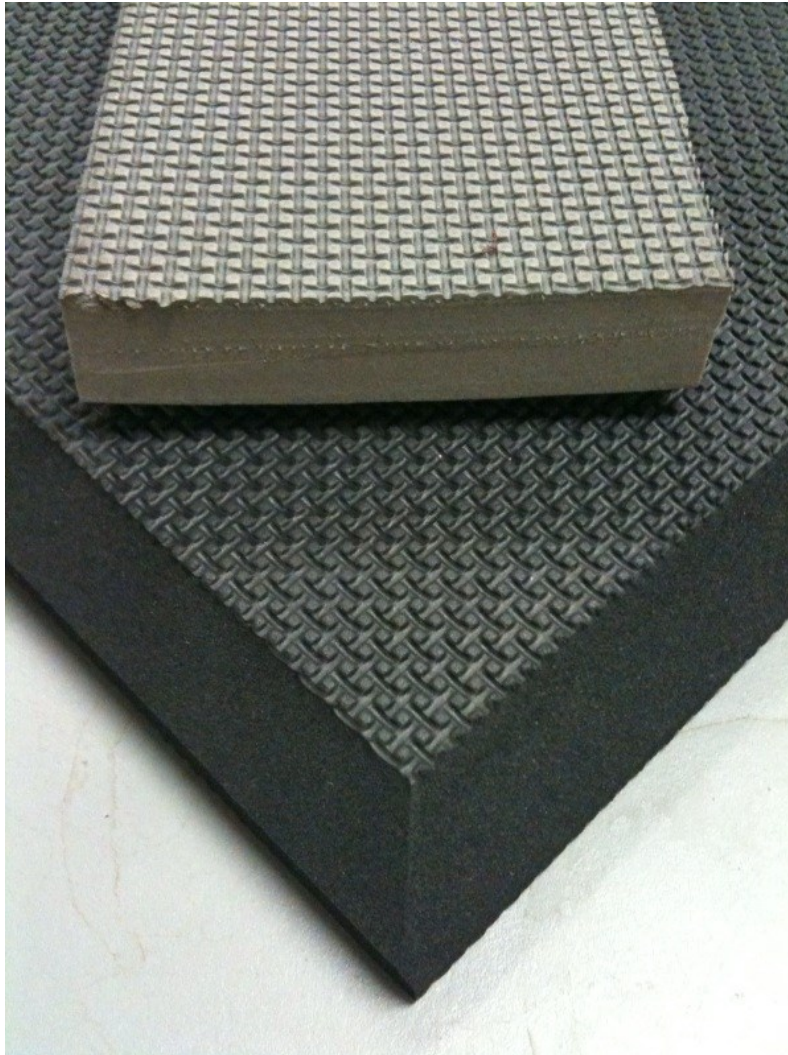

Ortho Mat S200

Stock Sizes	2 x 3'	3 x 3'	3 x 4'	3 x 6'	42" x 6'

- ◇ 3/4" Thickness but very light nitrile sponge sheet is an ideal anti-fatigue mat
- ◇ Easy to shake or hose clean
- ◇ Close cell sponge that wont absorb any liquids
- ◇ Mildew resistant, Non allergenic, and Chemical resistant desirable for industrial and commercial enviroment
- ◇ This mat is soft and provides added comfort to leg and back reducing spinal and knee joint compression
- ◇ Can be used indoors or outdoors mostly behind counters, cash registers, food preparation areas, machine shops and hospitals
- ◇ Come in 2 colors Gray or Black
- ◇