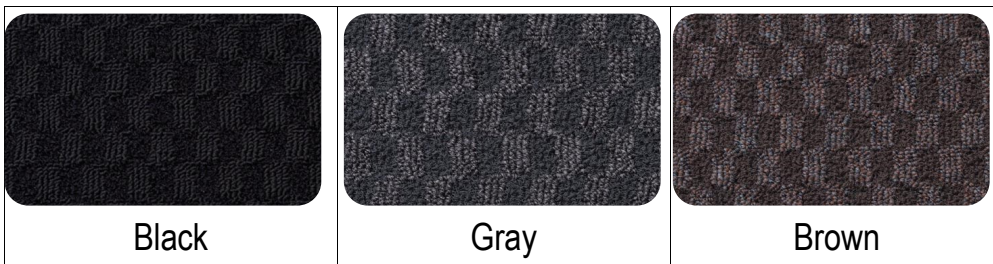

**Carpet Mat 6500**

**3M6500**

<b>Sizes</b>	2'X 3'	3'X 4'	3'X 5'	4'X 6'
<b>Roll Sizes</b>	3'x60'	4'x60'	6'X60'	

- ◆ Checkered dual fiber design scrapes of dirt and moisture
- ◆ Overall thickness 0.375" for extra durability . Withstands up to 4000000 people traffic per year
- ◆ Vinyl back inhibits bacterial growth and prevent floor stain
- ◆ Widely used in medium to heavy traffic for main entrance and spill way
- ◆ Widely used in office buildings and warehouse to office entrances