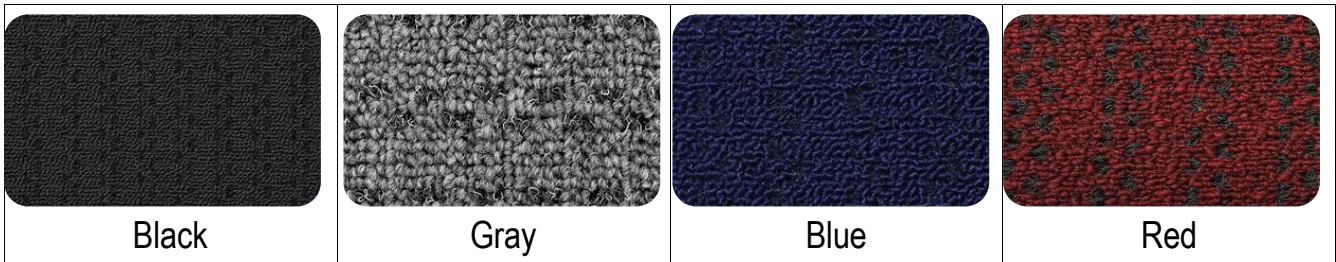

Carpet Mat 5000

3M5000

Sizes	2'X 3'	3'X 4'	3'X 5'	4'X 6'
Roll Sizes	3'x60'	4'x60'	6'X60'	

- ◆ Crossrib dual fiber design scrapes of dirt and moisture
- ◆ Overall thickness 0.3" for easy door clearance
- ◆ Vinyl back inhibits bacterial growth and prevent floor stain
- ◆ Widely used in medium to heavy traffic for main entrance and spill way