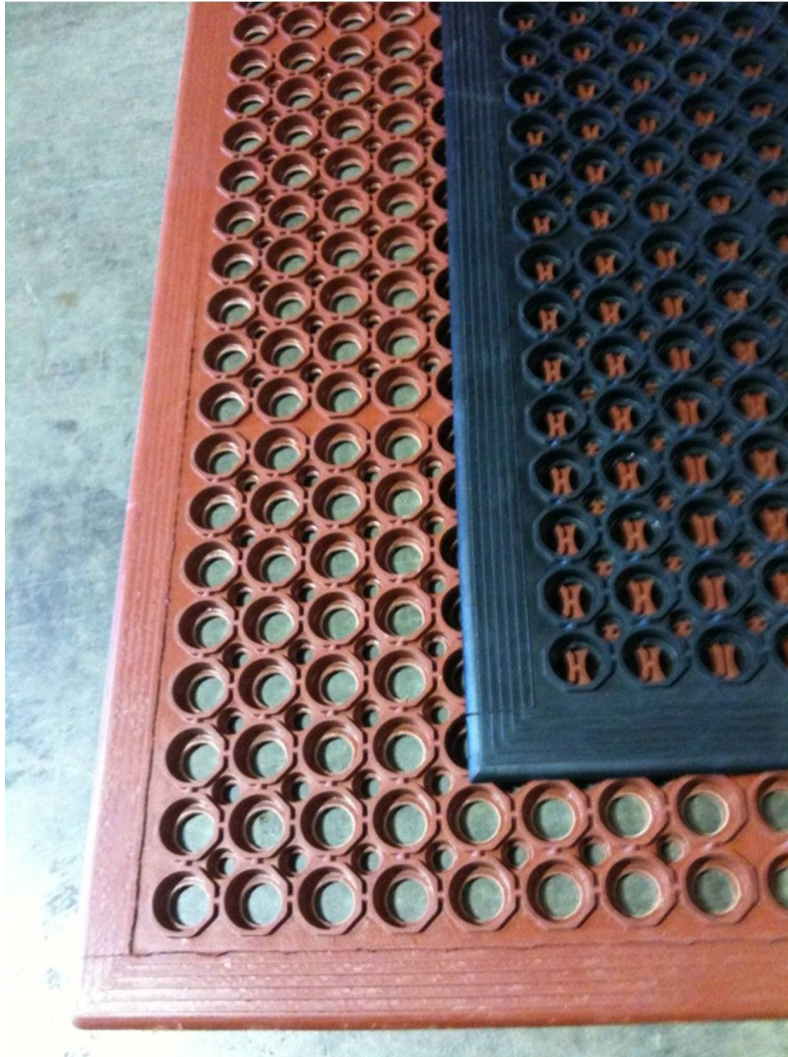

## Trek Ease Mat S562

<b>Sizes</b>	3'X 5'	Tapered Edging on all sides
<b>Roll Sizes</b>	Mats can be fused together to make it longer	

- ◆ Resilient rubber 1/2 " thick that is slip resistant
- ◆ Relieves leg and back discomfort for the worker
- ◆ Large holes allow liquid and debris through keeping surface clean
- ◆ Beveled on all sides for easy access to carts
- ◆ Ideal for the food industry, work shops and more, where long hours of standing are required
- ◆ Black mat is grease resistant and carrier 1 year warranty, and red mat is grease proof and features a 3 year warranty