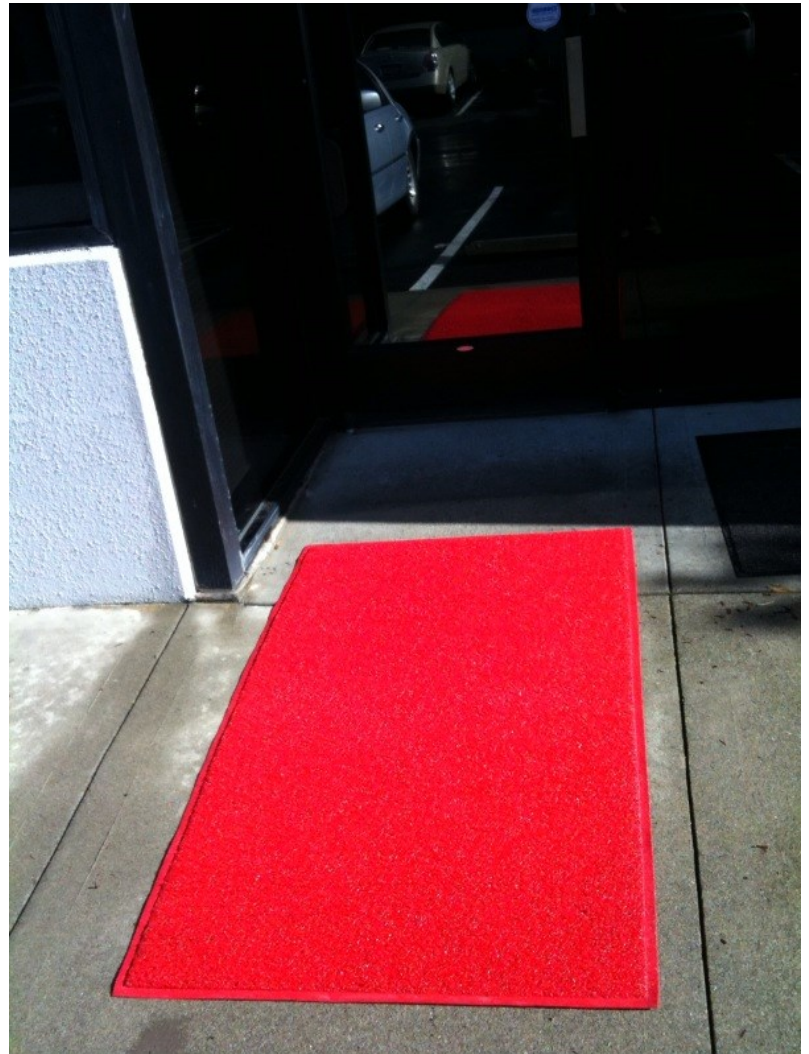

## Olympiad Wet Area Mat S4200

Black

Grey

Brown

Green

Burgundy

Red

Navy

Stock Sizes	36 x 60	48 x 72	36 x 60	48 x 72
Roll Sizes	3' x 60'	4' x 60'		

- ◇ 3/8" Vinyl loop scraper mat that is very light weight
- ◇ Easy to shake or hose clean
- ◇ Effectively removes dirt and moisture from shoes and securely traps them beneath the mat's surface
- ◇ Mildew resistant and fast drying open web construction
- ◇ This mat comes with backing for dry areas and without backing for wet applications
- ◇ Can be used indoors or outdoors and great for medium to heavy traffic
- ◇ Widely used in entrances for office buildings, schools, swimming pool areas, and showers