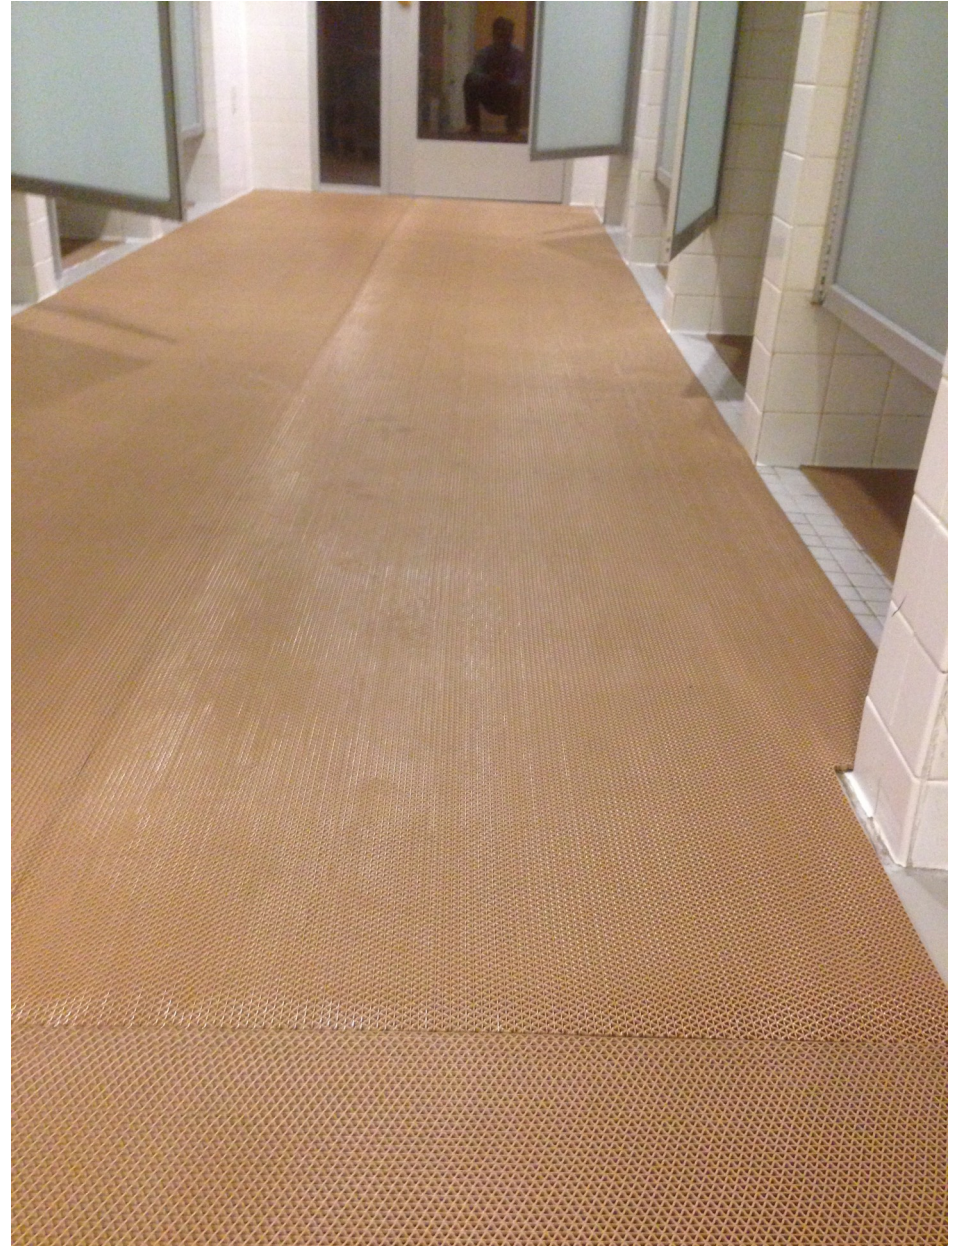

This mat is Berber Delight in Charcoal color with Berber inlay Blue, Red and White.

Water Hog Eco Elite in Black Smoke color and the inlay is Berber De-
light in Zinc Color.

Water Hog Eco Elite in Brown color and 1.5" bevel on all sides.

Custom Fit using Templates

Sauna & Gym Shower Areas

3M 3200 Safety Walk Wet area matting in Horizon Blue Color. 3Ft. Wide rolls joined to make 6ft. wide
Pictures show the mat fully covering the Sauna and Shower area of a fitness center

More Pool & Gym Shower Areas

3M 3200 Safety Walk Wet area matting in Wheat Color. 3Ft. Wide rolls joined to make 6ft. wide

Pictures show the mat fully covering the shower area by the pool avoiding any chance of slippage

Recessed Mats and Installation for Main Entrances

Made by the finest American
Craftsman from start to finish
and we salute them