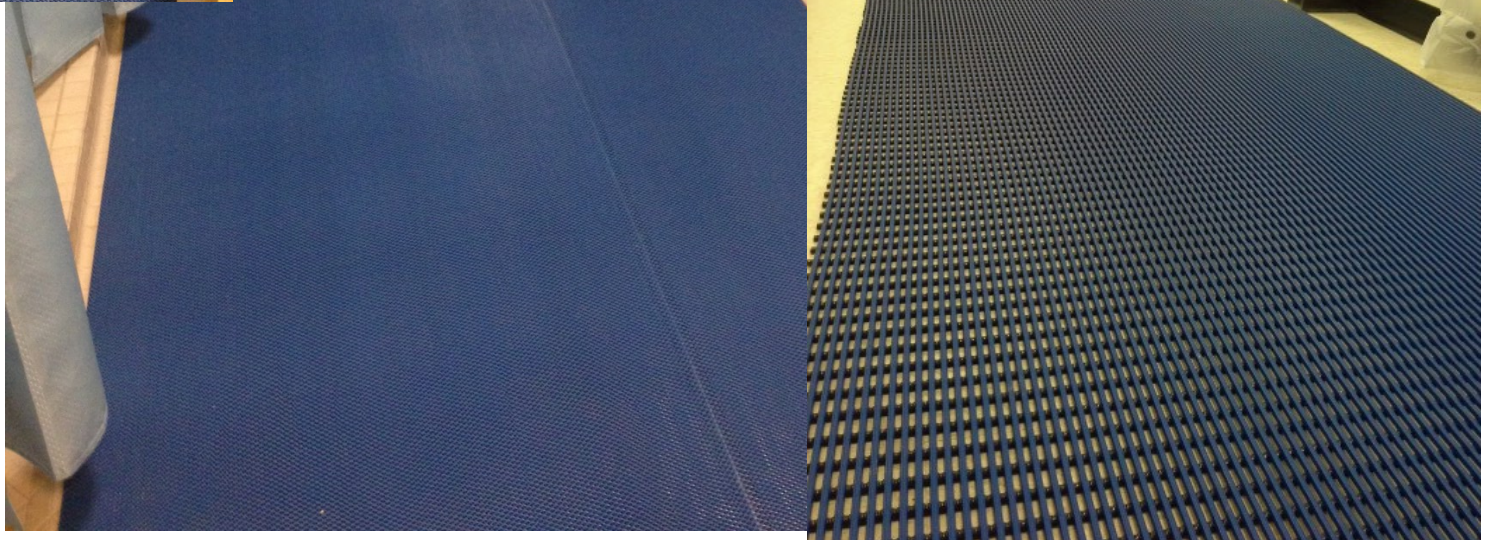

3M 3200 Safety Walk Wet area matting in Wheat Color. 3Ft. Wide rolls joined to make 6ft. wide

Pictures on far right is Cross Rib Grid in black color

Anti Slip Shower Matting

Anti Slip Shower Matting

3M 3200 Safety Walk Wet area matting in Horizon Blue Color. 3Ft. Wide rolls joined to make 6ft. wide

Pictures on far right is Cross Rib Grid in blue color.

More Recessed Mats and Installation

A decorative border in a red Greek key (meander) pattern, consisting of a continuous line of squares and rectangles that interlock to form a complex, repeating geometric design.