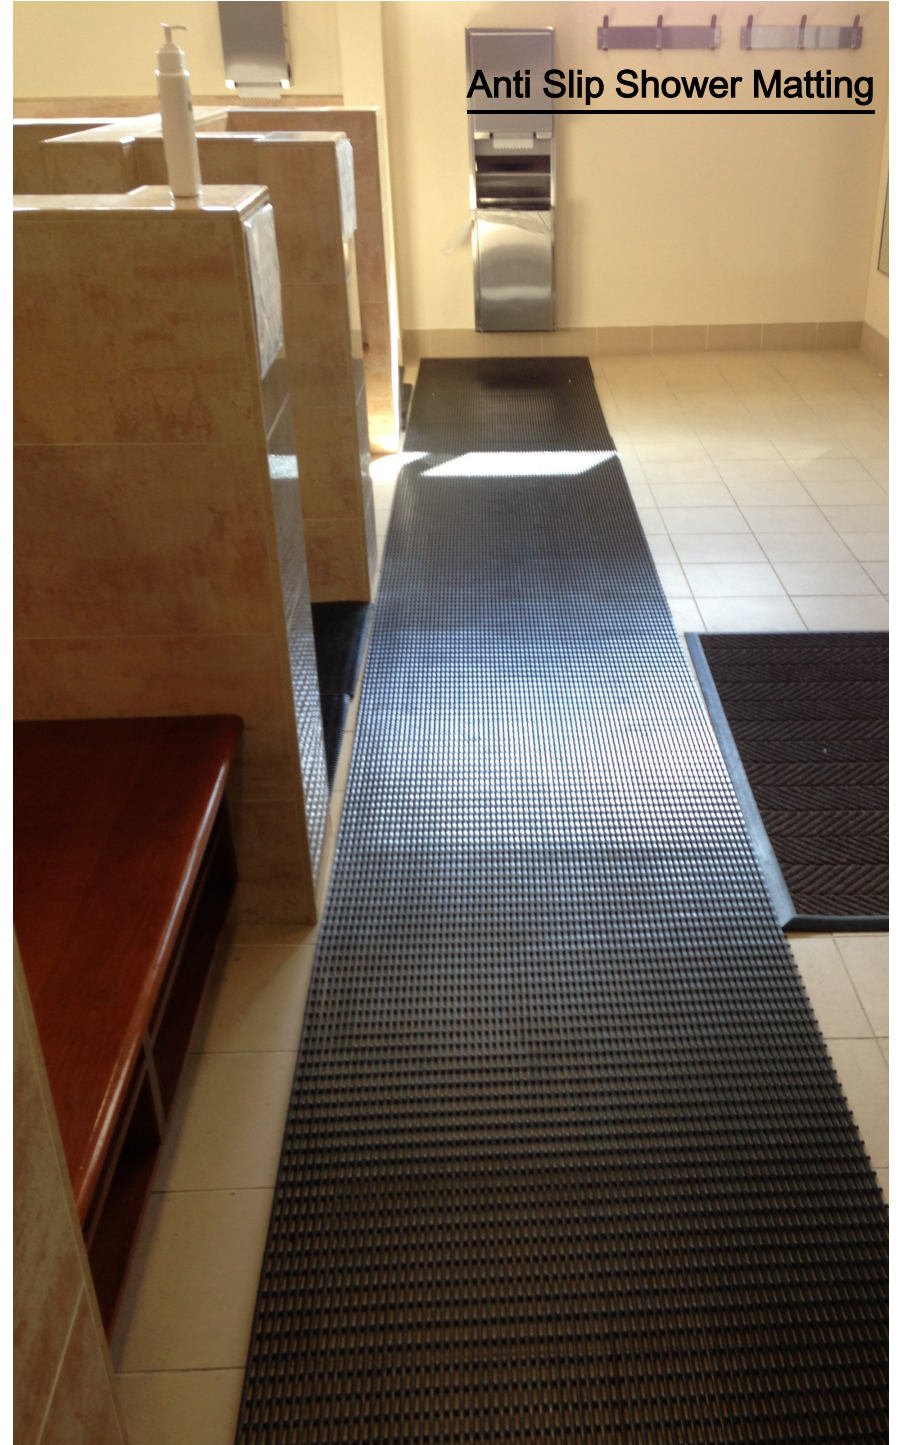

Anti Slip Shower Matting