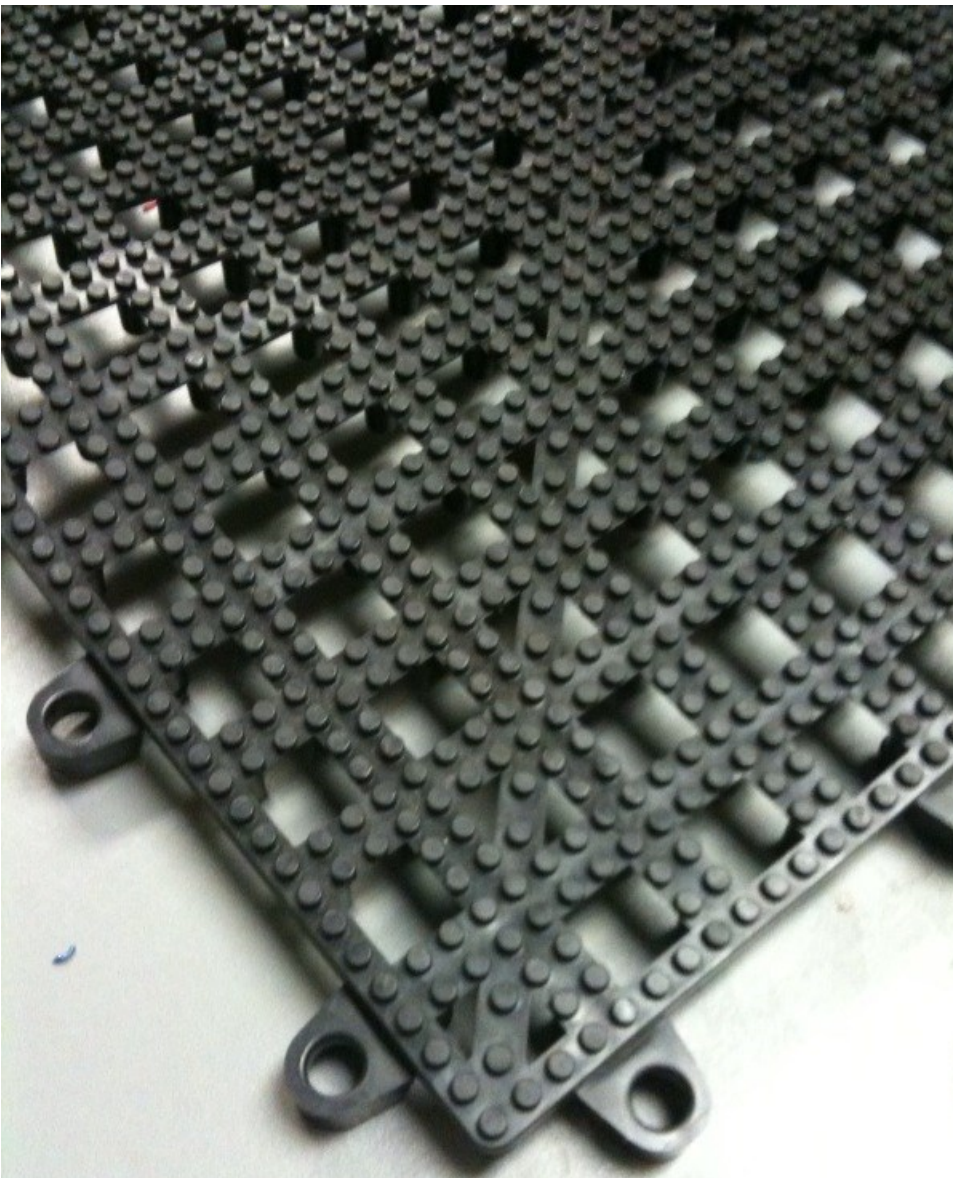

## Dri Dek Tiles S800

- ◆ 1 square foot tiles 9/16" thick made from tough Oxy-B1 vinyl
- ◆ Anti-microbial that kills germs and deters fungus, mold & mildew
- ◆ Its unique elevated flow through design drains liquids and circulates air to dry moisture, which makes it ideal for wet counter tops in bars
- ◆ Each tile has a 289 shock absorbing flexible legs that help reduce leg and back discomfort from standup jobs
- ◆ Widely used in pool areas, showers, stand up jobs, and can also be used as a liner for shelves and kennels