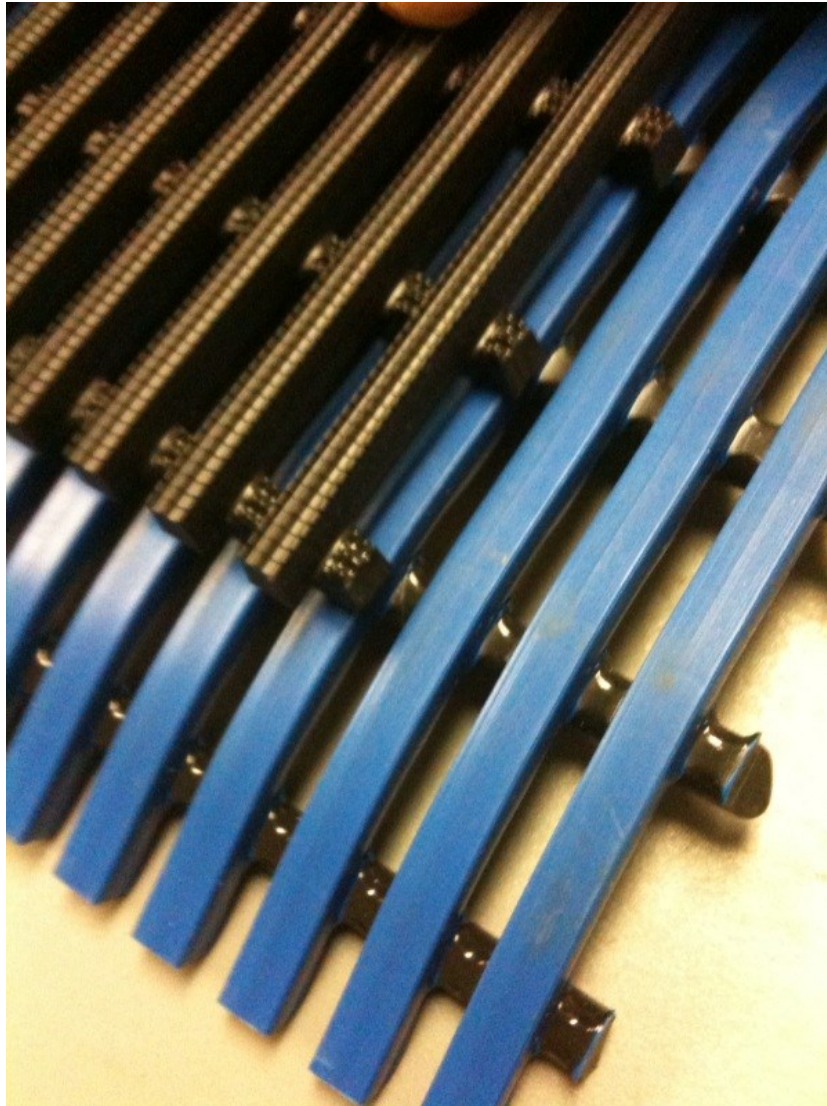

Cross Rib Grid S53 I

Sizes	Sold by the linear foot			
Roll Sizes	3'x40'	4'X 40'		

- ◆ Cross ribbed grid is 1/2 " in thickness come in 40 ' long rolls
- ◆ A welded duckboard design is ideal for safety and dryness
- ◆ Made from PVC makes it chemical resistant and provides leg and back comfort for long standing jobs
- ◆ Comes in smooth or treaded top for better traction, which makes it a good anti-slip runner
- ◆ Ideal for wet areas such as showers, or swimming pool areas to avoid slipping hazard