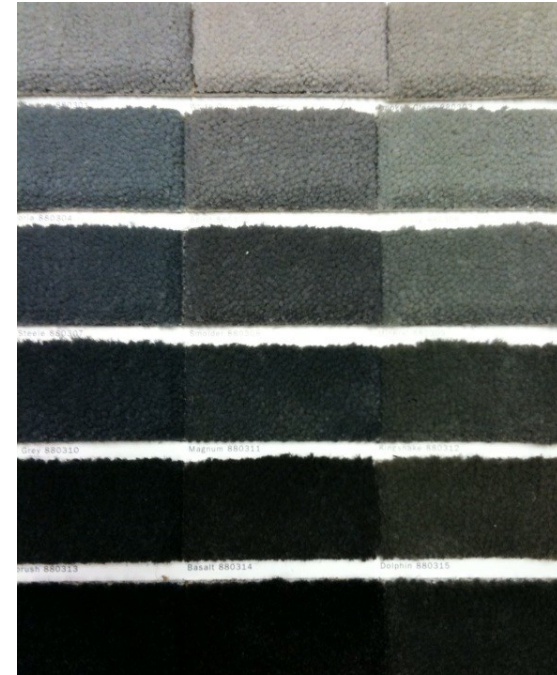

Cardinal S209

Shades of Gray

Shades of Green

Shades of Tan

Shades of Red

Stock Sizes	Custom	Sizes	Only
Roll Sizes	12.5' x 60'		

- ◇ The ultimate mat of distinction with over 1/2 " thick constructed from cut pile nylon yarn with a total weight of 42 ounces per square yard
- ◇ Besides its luxurious look it withstands tremendous wear
- ◇ Mold and mildew resistant, due to high density of fibers, nothing gets through and ease of vacuuming
- ◇ Absorbs moisture and wipes away dirt from shoes
- ◇ Affected by climate extremes and to be used indoors only
- ◇ Withstands up to a million foot traffic per year
- ◇ Widely used in main lobbies of major corporations and high rise buildings looking for a grand look

Other Colors

Shades of Brown

Shades of Blue