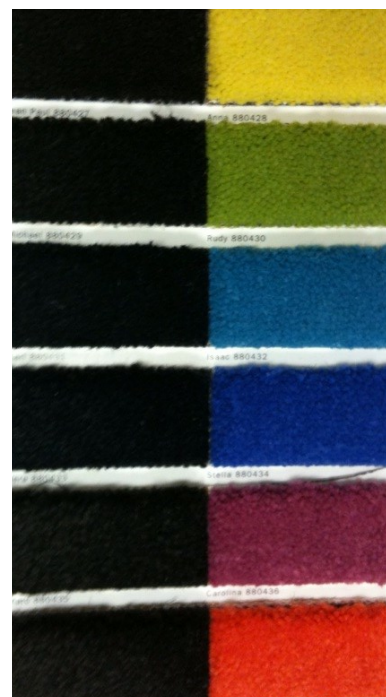

Cardinal S209

Shades of Gray

Shades of Green

Shades of Tan

Shades of Red

Stock Sizes	Custom	Sizes	Only
Roll Sizes	12.5' x 60'		

- ◇ The ultimate mat of distinction with over 1/2 " thick constructed from cut pile nylon yarn with a total weight of 42 ounces per square yard
- ◇ Besides its luxurious look it withstands tremendous wear
- ◇ Mold and mildew resistant, due to high density of fibers, nothing gets through and ease of vacuuming
- ◇ Absorbs moisture and wipes away dirt from shoes
- ◇ Affected by climate extremes and to be used indoors only
- ◇ Withstands up to a million foot traffic per year
- ◇ Widely used in main lobbies of major corporations and high rise buildings looking for a grand look

Other Colors

Shades of Brown

Shades of Blue